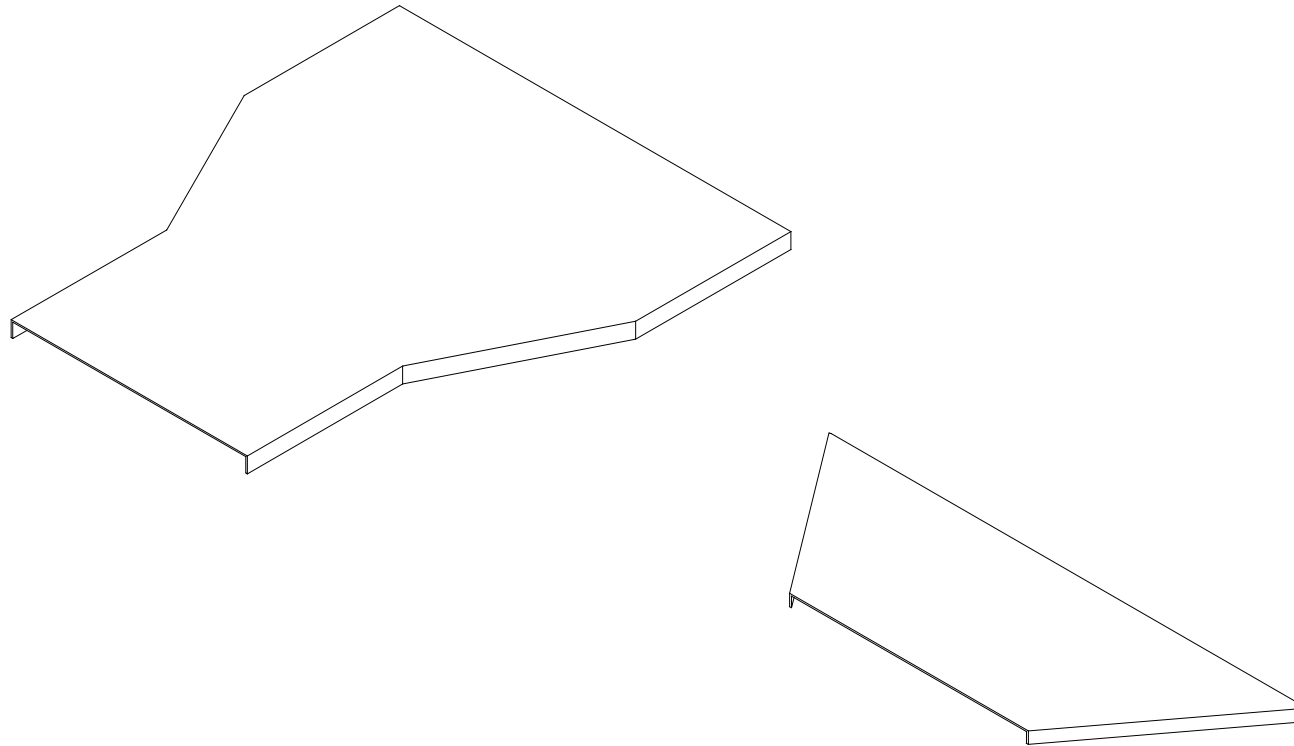

Monavar Gostar Espadana.co

CABLE TRAY/LADDER STRAIGHT COVER

TECHNICAL SPECIFICATIONS ACCORDING TO THE CABLE TRAY/LADDER STRAIGHT

Monavar Gostar Espadana.co

CABLE TRAY/LADDER COVER HORIZONTAL ELBOW 90°

TECHNICAL SPECIFICATIONS ACCORDING TO THE CABLE TRAY/LADDER STRAIGHT

Monavar Gostar Espadana.co

CABLE TRAY/LADDER COVER HORIZONTAL ELBOW 2.45°

TECHNICAL SPECIFICATIONS ACCORDING TO THE CABLE TRAY/LADDER STRAIGHT

CABLE TRAY/LADDER COVER HORIZONTAL ELBOW 30.45&60°
TECHNICAL SPECIFICATIONS ACCORDING TO THE CABLE TRAY/LADDER STRAIGHT

CABLE TRAY/LADDER COVER HORIZONTAL TEE

TECHNICAL SPECIFICATIONS ACCORDING TO THE CABLE TRAY/LADDER STRAIGHT

Monavar Gostar Espadana.co

CABLE TRAY/LADDER COVER HORIZONTAL CROSS

TECHNICAL SPECIFICATIONS ACCORDING TO THE CABLE TRAY/LADDER STRAIGHT

CABLE TRAY/LADDER COVER VERTICAL ELBOW

TECHNICAL SPECIFICATIONS ACCORDING TO THE CABLE TRAY/LADDER STRAIGHT

Monavar Gostar Espadana.co

CABLE TRAY/LADDER COVER STRAIGHT REDUCER

TECHNICAL SPECIFICATIONS ACCORDING TO THE CABLE TRAY/LADDER STRAIGHT