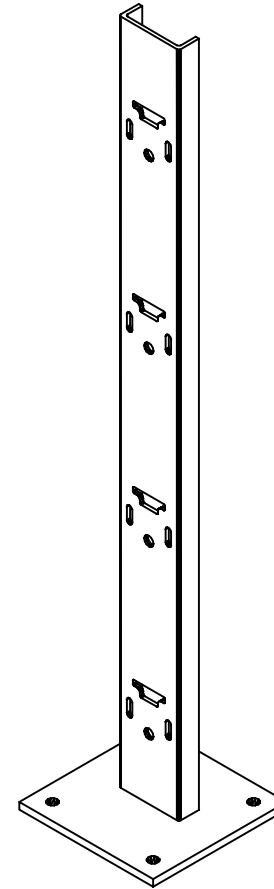

SUPPORT TYPES

U/UNP SUPPORT

H&I SUPPORT

L SUPPORT

C CHANNEL SUPPORT

**UNI STRUT CHANNEL
SUPPORT**

CLAMP SUPPORT

MOUNTING SUPPORT

Monvar Gostar Espadana.co

6) L SUPPORT / BASE PLATE / POST BASE

7)C CHANNEL SUPPORT/HOLDER/POST BASE

Montaje Gostar Equipados

8)C CHANNEL SUPPORT DOUBLE/HOLDER/POST BASE

9) C CHANNEL SUPPORT / ROD BOLT

10) CLAMP SUPPORT / BASE PLATE / POST BASE