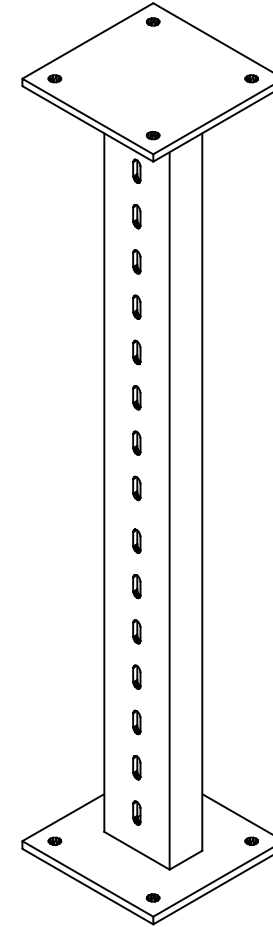

SUPPORT TYPES

U/UNP SUPPORT

H&I SUPPORT

L SUPPORT

C CHANNEL SUPPORT

**UNI STRUT CHANNEL
SUPPORT**

CLAMP SUPPORT

MOUNTING SUPPORT

Menarur Gustar Espadana.co

1)U SUPPORT/BASE PLATE/POST BASE

2)U SUPPORT/BASE PLATE/POST BASE

3) U SUPPORT / BASE PLATE / POST BASE

4)H&I SUPPORT/HOLDER/POST BASE

Monvar Gostar Espadana.co

5)H&I SUPPORT/BASE PLATE/POST BASE

Monvar Gostar Espadana.co

6) L SUPPORT / BASE PLATE / POST BASE

7)C CHANNEL SUPPORT/HOLDER/POST BASE

Montaje Gostar Equipados

8)C CHANNEL SUPPORT DOUBLE/HOLDER/POST BASE

9) C CHANNEL SUPPORT / ROD BOLT

10) CLAMP SUPPORT / BASE PLATE / POST BASE