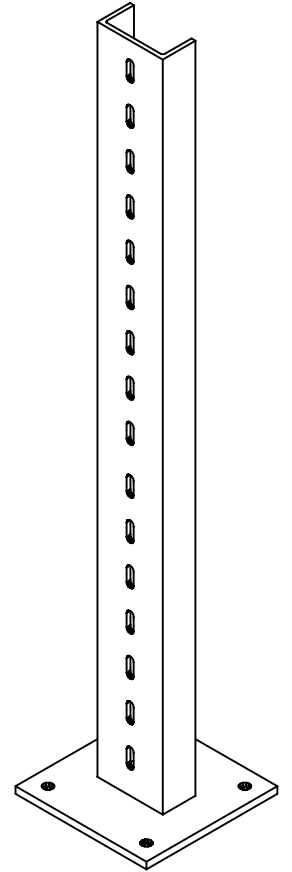

SUPPORT TYPES

U/UNP SUPPORT

H&I SUPPORT

L SUPPORT

C CHANNEL SUPPORT

**UNI STRUT CHANNEL
SUPPORT**

CLAMP SUPPORT

MOUNTING SUPPORT

Menarur Gustar Espadana.co

1)U SUPPORT/BASE PLATE/POST BASE

2)U SUPPORT/BASE PLATE/POST BASE

3) U SUPPORT / BASE PLATE / POST BASE

4)H&I SUPPORT/HOLDER/POST BASE

Monvar Gostar Espadana.co

5)H&I SUPPORT/BASE PLATE/POST BASE

Monvar Gostar Espadana.co

6) L SUPPORT / BASE PLATE / POST BASE

7)C CHANNEL SUPPORT/HOLDER/POST BASE

Montaje Gostar Equipados

8)C CHANNEL SUPPORT DOUBLE/HOLDER/POST BASE

9) C CHANNEL SUPPORT / ROD BOLT

10) CLAMP SUPPORT / BASE PLATE / POST BASE