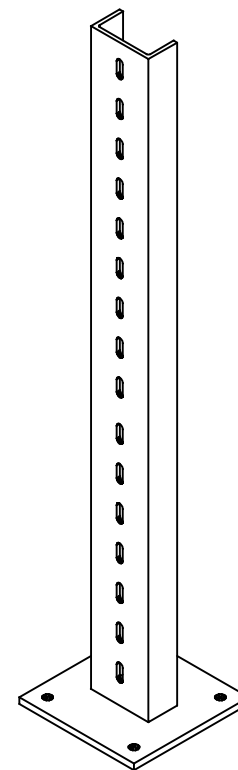

SUPPORT TYPES

U/UNP SUPPORT

H&I SUPPORT

L SUPPORT

C CHANNEL SUPPORT

**UNI STRUT CHANNEL
SUPPORT**

CLAMP SUPPORT

MOUNTING SUPPORT

Menarur Gustar Espadana.co

1)U SUPPORT/BASE PLATE/POST BASE

2)U SUPPORT/BASE PLATE/POST BASE

3) U SUPPORT / BASE PLATE / POST BASE

4)H&I SUPPORT/HOLDER/POST BASE

Monvar Gostar Espadana.co

5)H&I SUPPORT/BASE PLATE/POST BASE

Monvar Gostar Espadana.co

6) L SUPPORT / BASE PLATE / POST BASE

7)C CHANNEL SUPPORT/HOLDER/POST BASE

Montaje Gostar Equipados

8)C CHANNEL SUPPORT DOUBLE/HOLDER/POST BASE

9) C CHANNEL SUPPORT / ROD BOLT

10) CLAMP SUPPORT / BASE PLATE / POST BASE