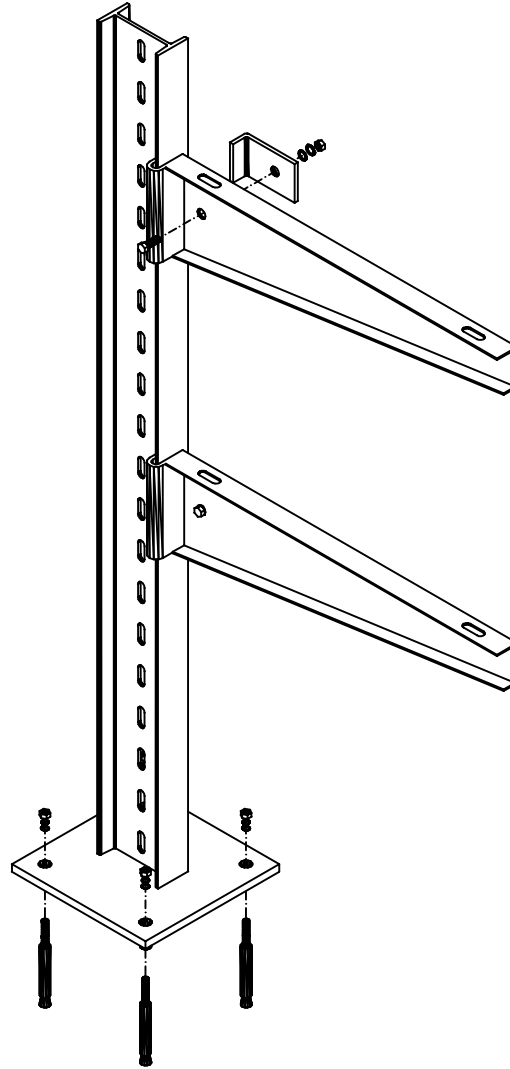

SUPPORT TYPES

U/UNP SUPPORT

H&I SUPPORT

L SUPPORT

C CHANNEL SUPPORT

**UNI STRUT CHANNEL
SUPPORT**

CLAMP SUPPORT

MOUNTING SUPPORT

Menarur Gustar Espadana.co

1)U SUPPORT/BASE PLATE/POST BASE

2)U SUPPORT/BASE PLATE/POST BASE

3) U SUPPORT / BASE PLATE / POST BASE

4)H&I SUPPORT/HOLDER/POST BASE

Monvar Gostar Espadana.co

5)H&I SUPPORT/BASE PLATE/POST BASE

Monvar Gostar Espadana.co

6) L SUPPORT / BASE PLATE / POST BASE

7)C CHANNEL SUPPORT/HOLDER/POST BASE

Montaje Gostar Equipados

8)C CHANNEL SUPPORT DOUBLE/HOLDER/POST BASE

9) C CHANNEL SUPPORT / ROD BOLT

10) CLAMP SUPPORT / BASE PLATE / POST BASE