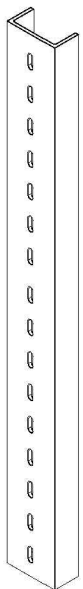

SUPPORT TYPES

U/UNP SUPPORT

H&I SUPPORT

L SUPPORT

C CHANNEL SUPPORT

**UNI STRUT CHANNEL
SUPPORT**

CLAMP SUPPORT

MOUNTING SUPPORT

Menarur Gustar Espadana.co

1)U SUPPORT/BASE PLATE/POST BASE

2)U SUPPORT/BASE PLATE/POST BASE

3) U SUPPORT / BASE PLATE / POST BASE

4)H&I SUPPORT/HOLDER/POST BASE

Monvar Gostar Espadana.co

5)H&I SUPPORT/BASE PLATE/POST BASE

Monvar Gostar Espadana.co

6) L SUPPORT / BASE PLATE / POST BASE

7)C CHANNEL SUPPORT/HOLDER/POST BASE

Montaje Gostar Equipados

8)C CHANNEL SUPPORT DOUBLE/HOLDER/POST BASE

9) C CHANNEL SUPPORT / ROD BOLT

10) CLAMP SUPPORT / BASE PLATE / POST BASE