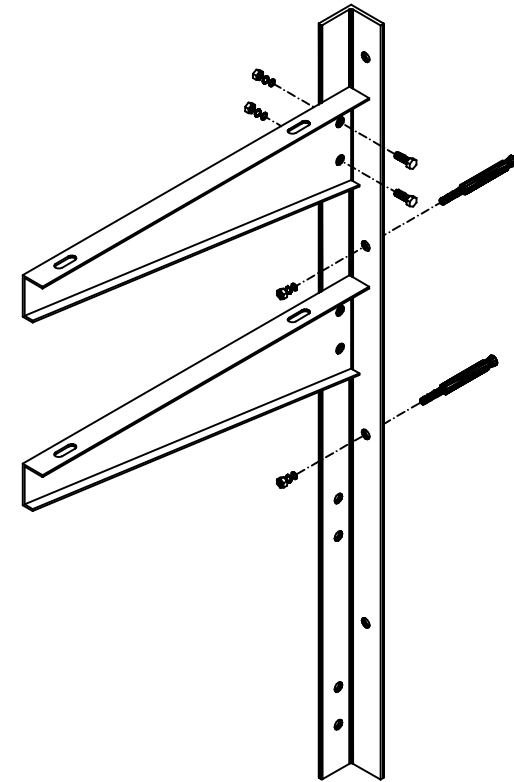

SUPPORT TYPES

U/UNP SUPPORT

H&I SUPPORT

L SUPPORT

C CHANNEL SUPPORT

**UNI STRUT CHANNEL
SUPPORT**

CLAMP SUPPORT

MOUNTING SUPPORT

Menarur Gustar Espadana.co

1)U SUPPORT/BASE PLATE/POST BASE

2)U SUPPORT/BASE PLATE/POST BASE

3) U SUPPORT / BASE PLATE / POST BASE

4)H&I SUPPORT/HOLDER/POST BASE

Monvar Gostar Espadana.co

5)H&I SUPPORT/BASE PLATE/POST BASE

Monvar Gostar Espadana.co

6) L SUPPORT / BASE PLATE / POST BASE

7)C CHANNEL SUPPORT/HOLDER/POST BASE

Montaje Gostar Equipados

8)C CHANNEL SUPPORT DOUBLE/HOLDER/POST BASE

9) C CHANNEL SUPPORT / ROD BOLT

10) CLAMP SUPPORT / BASE PLATE / POST BASE