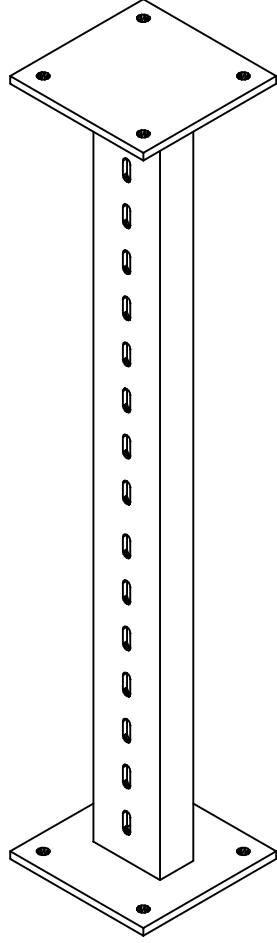

SUPPORT TYPES

U/UNP SUPPORT

H&I SUPPORT

L SUPPORT

C CHANNEL SUPPORT

**UNI STRUT CHANNEL
SUPPORT**

CLAMP SUPPORT

MOUNTING SUPPORT

Menarur Gustar Espadana.co

1)U SUPPORT/BASE PLATE/POST BASE

2)U SUPPORT/BASE PLATE/POST BASE

3) U SUPPORT / BASE PLATE / POST BASE

4)H&I SUPPORT/HOLDER/POST BASE

Monvar Gostar Espadana.co

5)H&I SUPPORT/BASE PLATE/POST BASE

Monvar Gostar Espadana.co

6) L SUPPORT / BASE PLATE / POST BASE

7)C CHANNEL SUPPORT/HOLDER/POST BASE

Montaje Gostar Equipados

8)C CHANNEL SUPPORT DOUBLE/HOLDER/POST BASE

9) C CHANNEL SUPPORT / ROD BOLT

10) CLAMP SUPPORT / BASE PLATE / POST BASE