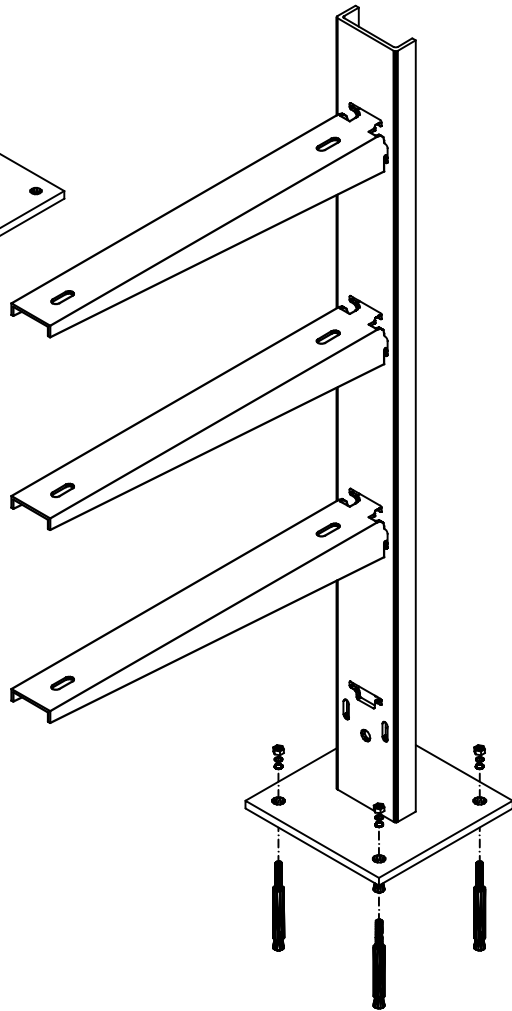

SUPPORT TYPES

U/UNP SUPPORT

H&I SUPPORT

L SUPPORT

C CHANNEL SUPPORT

**UNI STRUT CHANNEL
SUPPORT**

CLAMP SUPPORT

MOUNTING SUPPORT

Monvar Gostar Espadana.co

6) L SUPPORT / BASE PLATE / POST BASE

7)C CHANNEL SUPPORT/HOLDER/POST BASE

Montaje Gostar Equipados

8)C CHANNEL SUPPORT DOUBLE/HOLDER/POST BASE

9) C CHANNEL SUPPORT / ROD BOLT

10) CLAMP SUPPORT / BASE PLATE / POST BASE