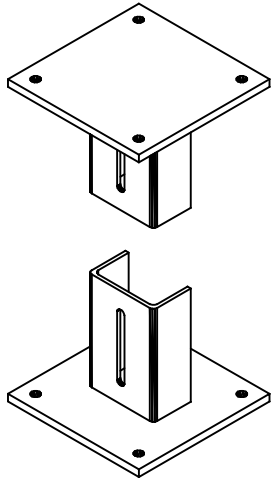

SUPPORT TYPES

U/UNP SUPPORT

H&I SUPPORT

L SUPPORT

C CHANNEL SUPPORT

**UNI STRUT CHANNEL
SUPPORT**

CLAMP SUPPORT

MOUNTING SUPPORT

Menarur Gustar Espadana.co

1)U SUPPORT/BASE PLATE/POST BASE

2)U SUPPORT/BASE PLATE/POST BASE

3) U SUPPORT / BASE PLATE / POST BASE

4)H&I SUPPORT/HOLDER/POST BASE

Monvar Gostar Espadana.co

5)H&I SUPPORT/BASE PLATE/POST BASE

Monvar Gostar Espadana.co

6) L SUPPORT / BASE PLATE / POST BASE

7)C CHANNEL SUPPORT/HOLDER/POST BASE

Montaje Gostar Equipados

8)C CHANNEL SUPPORT DOUBLE/HOLDER/POST BASE

9) C CHANNEL SUPPORT / ROD BOLT

10) CLAMP SUPPORT / BASE PLATE / POST BASE