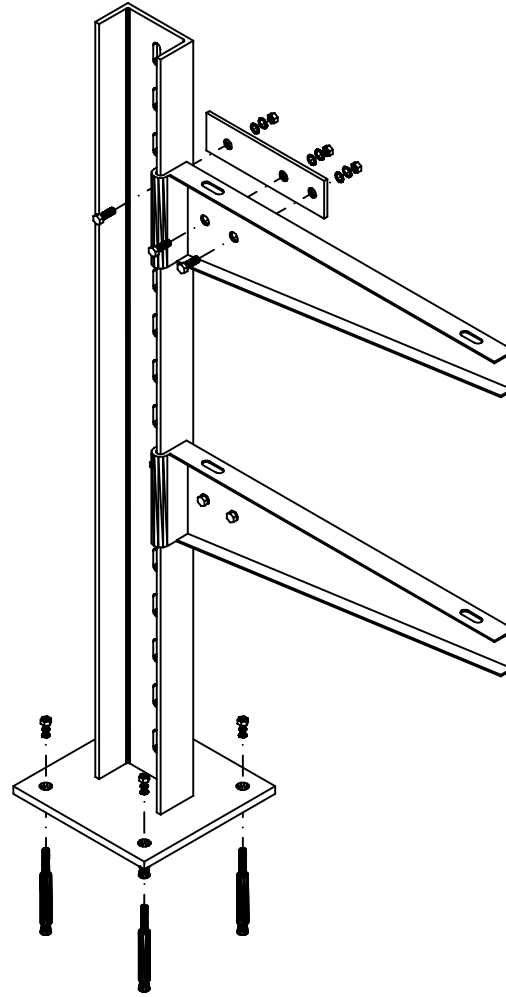

2)U SUPPORT/BASE PLATE/POST BASE