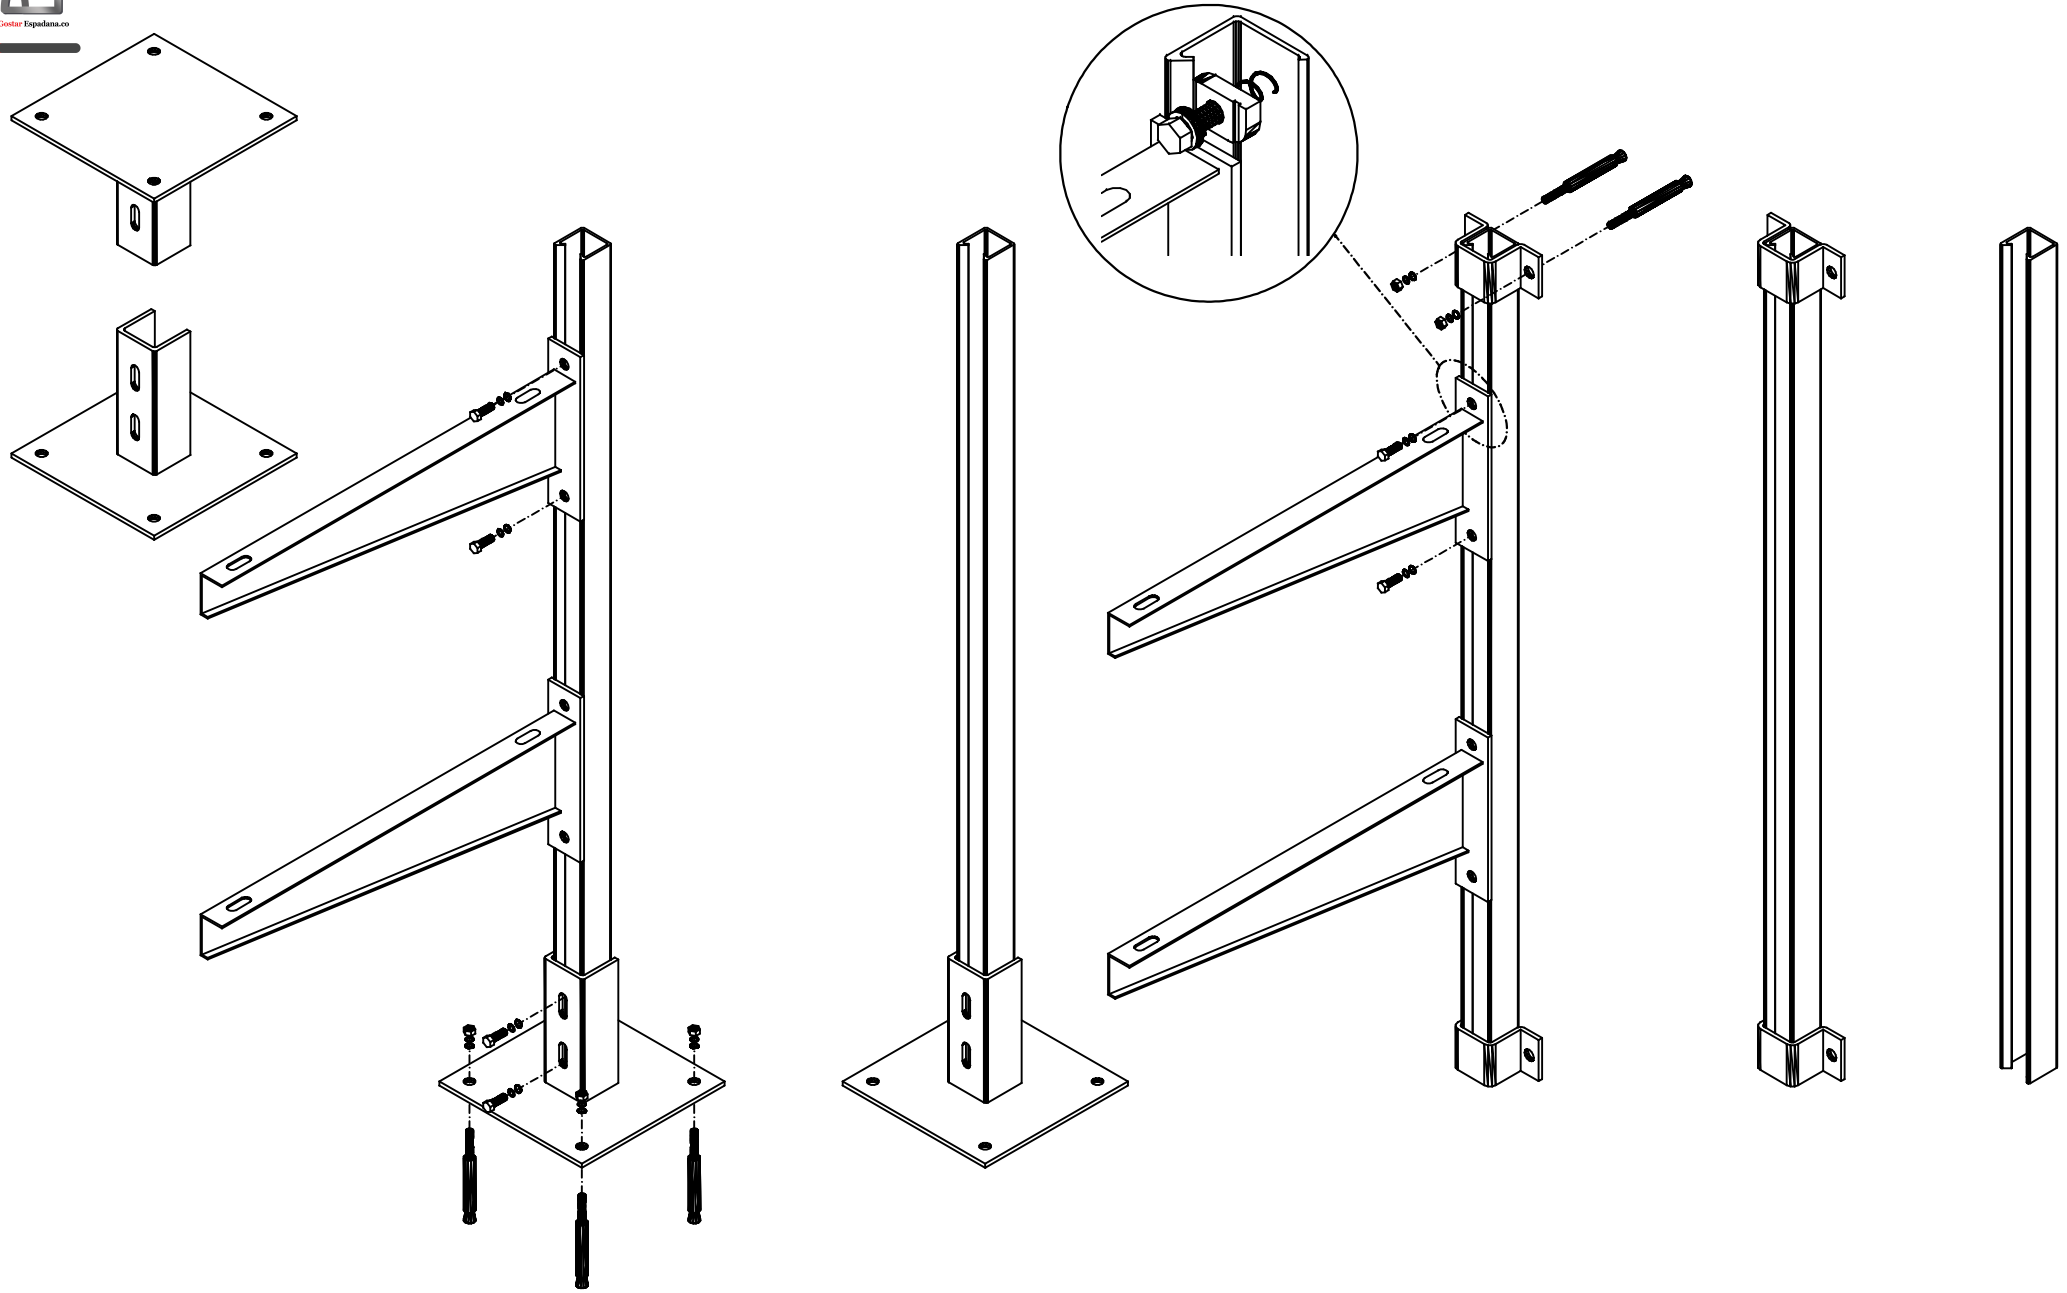

SUPPORT TYPES

U/UNP SUPPORT

H&I SUPPORT

L SUPPORT

C CHANNEL SUPPORT

**UNI STRUT CHANNEL
SUPPORT**

CLAMP SUPPORT

MOUNTING SUPPORT

Menarur Gustar Espadana.co

1)U SUPPORT/BASE PLATE/POST BASE

2)U SUPPORT/BASE PLATE/POST BASE

3) U SUPPORT / BASE PLATE / POST BASE

4)H&I SUPPORT/HOLDER/POST BASE

Monvar Gostar Espadana.co

5)H&I SUPPORT/BASE PLATE/POST BASE

Monvar Gostar Espadana.co

6) L SUPPORT / BASE PLATE / POST BASE

7)C CHANNEL SUPPORT/HOLDER/POST BASE

Montaje Gostar Equipados

8)C CHANNEL SUPPORT DOUBLE/HOLDER/POST BASE

9) C CHANNEL SUPPORT / ROD BOLT

10) CLAMP SUPPORT / BASE PLATE / POST BASE