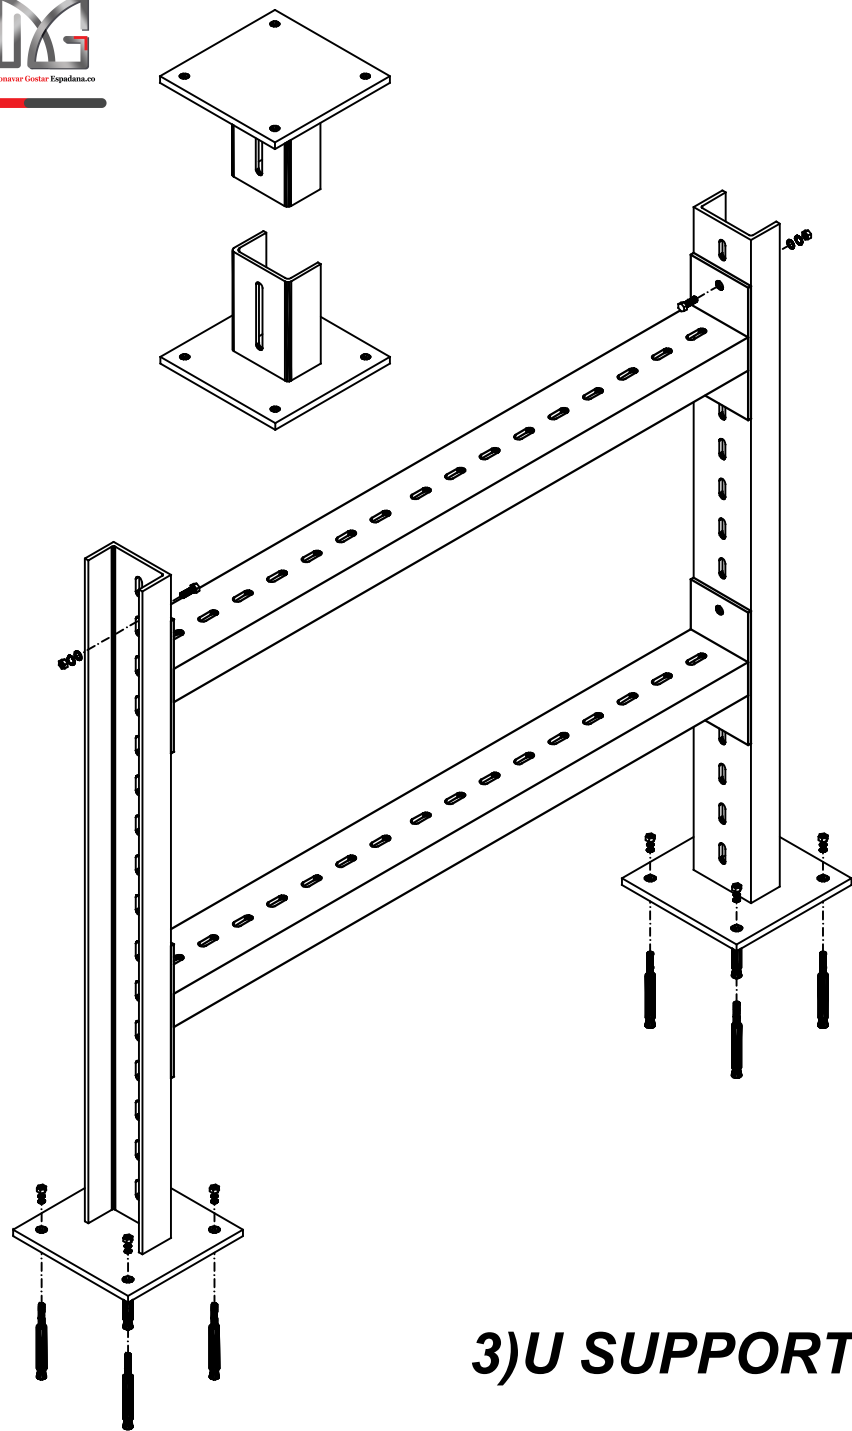

3) U SUPPORT / BASE PLATE / POST BASE