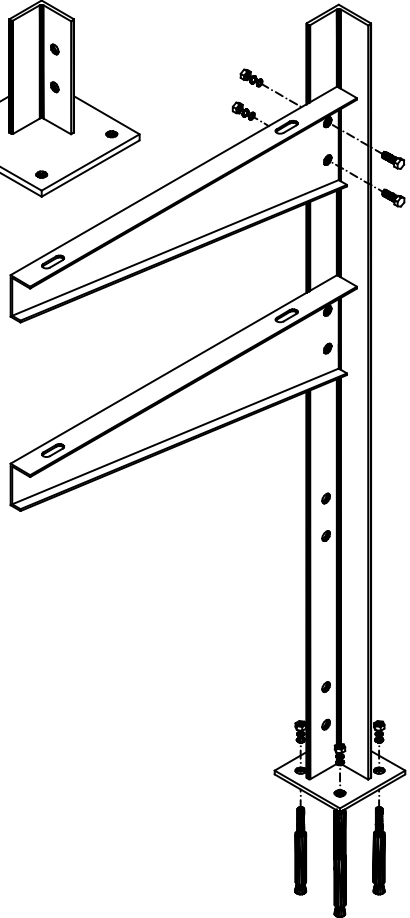

SUPPORT TYPES

U/UNP SUPPORT

H&I SUPPORT

L SUPPORT

C CHANNEL SUPPORT

**UNI STRUT CHANNEL
SUPPORT**

CLAMP SUPPORT

MOUNTING SUPPORT

Menarur Gustar Espadana.co

1)U SUPPORT/BASE PLATE/POST BASE

2)U SUPPORT/BASE PLATE/POST BASE

3) U SUPPORT / BASE PLATE / POST BASE

4)H&I SUPPORT/HOLDER/POST BASE

Monvar Gostar Espadana.co

5)H&I SUPPORT/BASE PLATE/POST BASE

Monvar Gostar Espadana.co

6) L SUPPORT / BASE PLATE / POST BASE

7)C CHANNEL SUPPORT/HOLDER/POST BASE

Montaje Gostar Equipados

8)C CHANNEL SUPPORT DOUBLE/HOLDER/POST BASE

9) C CHANNEL SUPPORT / ROD BOLT

10) CLAMP SUPPORT / BASE PLATE / POST BASE