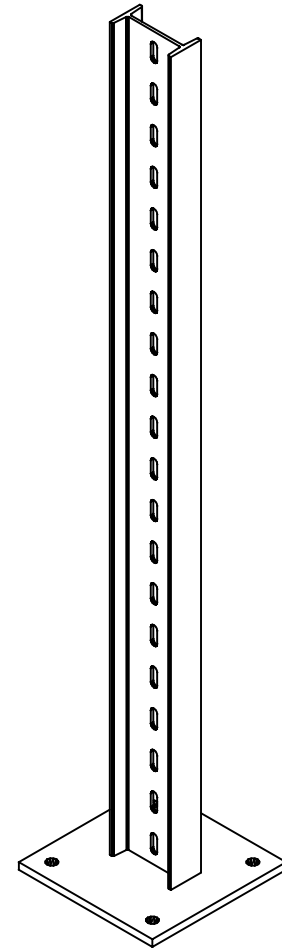

SUPPORT TYPES

U/UNP SUPPORT

H&I SUPPORT

L SUPPORT

C CHANNEL SUPPORT

**UNI STRUT CHANNEL
SUPPORT**

CLAMP SUPPORT

MOUNTING SUPPORT

Menarur Gustar Espadana.co

1)U SUPPORT/BASE PLATE/POST BASE

2)U SUPPORT/BASE PLATE/POST BASE

3) U SUPPORT / BASE PLATE / POST BASE

4)H&I SUPPORT/HOLDER/POST BASE

Monvar Gostar Espadana.co

5)H&I SUPPORT/BASE PLATE/POST BASE

Monvar Gostar Espadana.co

6) L SUPPORT / BASE PLATE / POST BASE

7)C CHANNEL SUPPORT/HOLDER/POST BASE

Montaje Gostar Equipados

8)C CHANNEL SUPPORT DOUBLE/HOLDER/POST BASE

9) C CHANNEL SUPPORT / ROD BOLT

10) CLAMP SUPPORT / BASE PLATE / POST BASE