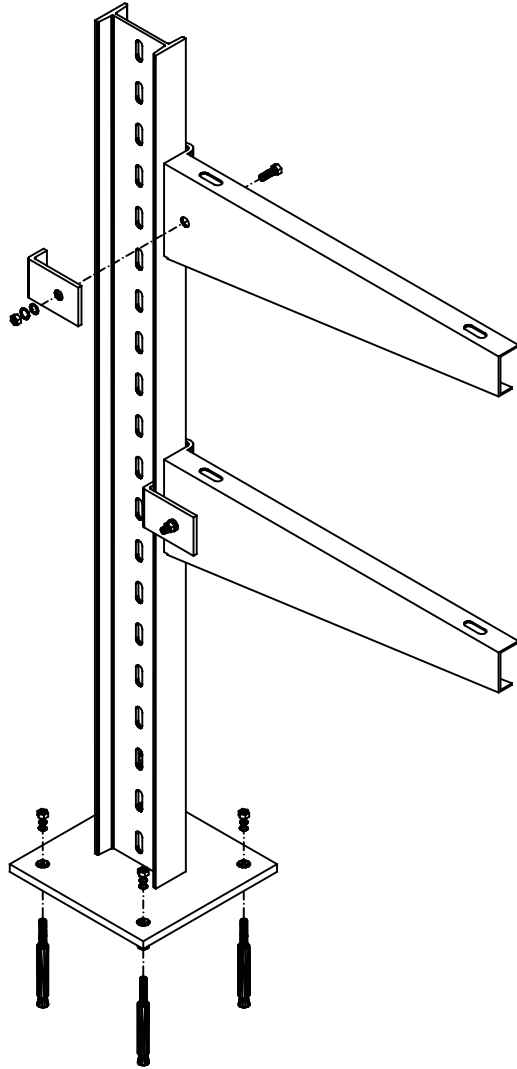

SUPPORT TYPES

U/UNP SUPPORT

H&I SUPPORT

L SUPPORT

C CHANNEL SUPPORT

**UNI STRUT CHANNEL
SUPPORT**

CLAMP SUPPORT

MOUNTING SUPPORT

Menarur Gustar Espadana.co

1)U SUPPORT/BASE PLATE/POST BASE

2)U SUPPORT/BASE PLATE/POST BASE

3) U SUPPORT / BASE PLATE / POST BASE

4)H&I SUPPORT/HOLDER/POST BASE

Monvar Gostar Espadana.co

5)H&I SUPPORT/BASE PLATE/POST BASE

Monvar Gostar Espadana.co

6) L SUPPORT / BASE PLATE / POST BASE

7)C CHANNEL SUPPORT/HOLDER/POST BASE

Montaje Gostar Equipados

8)C CHANNEL SUPPORT DOUBLE/HOLDER/POST BASE

9) C CHANNEL SUPPORT / ROD BOLT

10) CLAMP SUPPORT / BASE PLATE / POST BASE