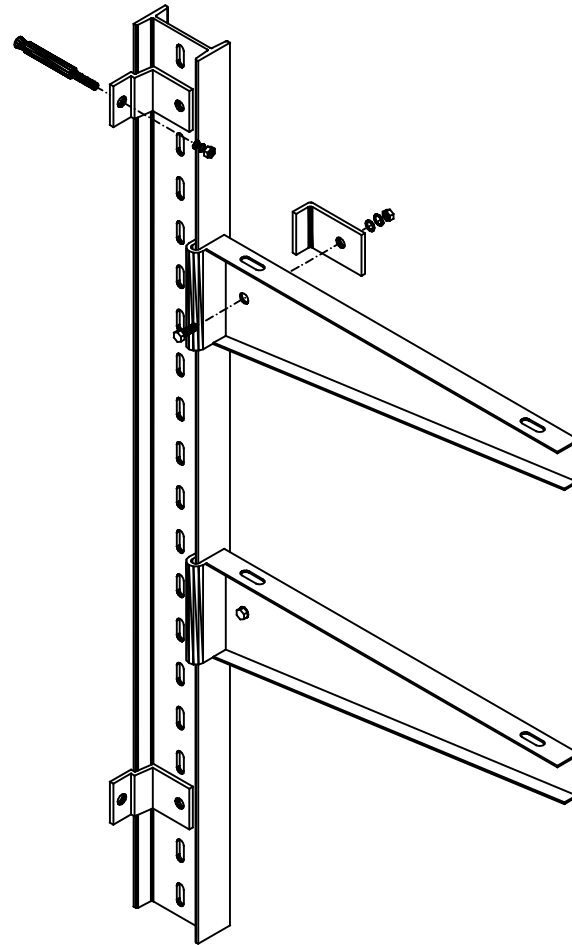

SUPPORT TYPES

U/UNP SUPPORT

H&I SUPPORT

L SUPPORT

C CHANNEL SUPPORT

**UNI STRUT CHANNEL
SUPPORT**

CLAMP SUPPORT

MOUNTING SUPPORT

Menarur Gustar Espadana.co

1)U SUPPORT/BASE PLATE/POST BASE

2)U SUPPORT/BASE PLATE/POST BASE

3) U SUPPORT / BASE PLATE / POST BASE

4)H&I SUPPORT/HOLDER/POST BASE

Monvar Gostar Espadana.co

5)H&I SUPPORT/BASE PLATE/POST BASE

Monvar Gostar Espadana.co

6) L SUPPORT / BASE PLATE / POST BASE

7)C CHANNEL SUPPORT/HOLDER/POST BASE

Montaje Gostar Equipados

8)C CHANNEL SUPPORT DOUBLE/HOLDER/POST BASE

9) C CHANNEL SUPPORT / ROD BOLT

10) CLAMP SUPPORT / BASE PLATE / POST BASE